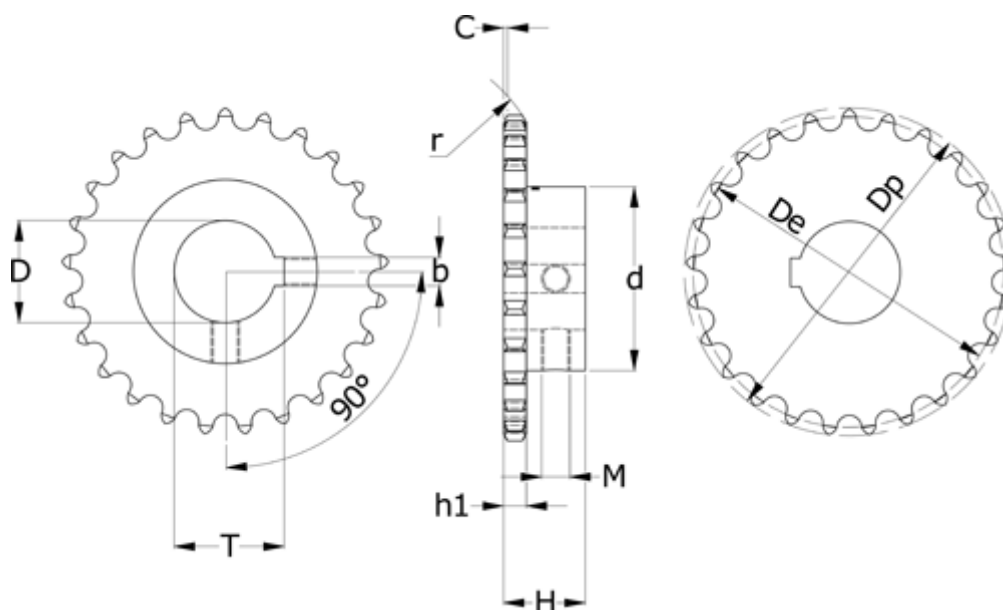

Article number: 616011007023032

Description: Sprocket 12 B-1 Z=23 simplex
bore 32H7 with keyway

Measures

b = 10	M = M8
C = 2	Number of teeth = 23
d = 90	Pitch = 19.05
D = 32	r = 19
De = 139.9	t = 35.3
Dp = 149	
H = 40	
h1 = 11.1	